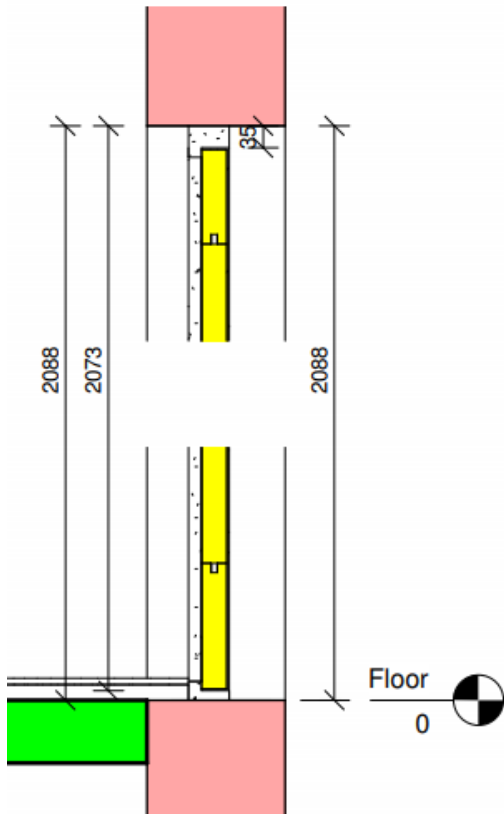

MG INNOVATIONS T/A Betcrete WP

Leaders in Polymer Subframes

Aluminium & Upvc Windows/Doors

Balustrades Pergolas Mouldings

SUPERIOR & PINNACLE RANGE - DOORFRAMES

65 x 45mm Polymer Profile for Standard 44mm Doors

④ Open Out Sect.
1:10

95 x 35mm Polymer Profile for Upvc and Aluminium Sliding and Stacking Doors