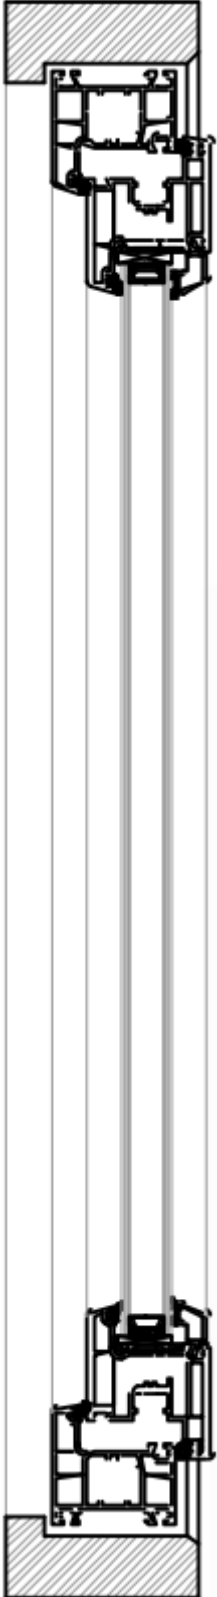

**MG INNOVATIONS T/A Betcrete WP**

**Leaders in Polymer Subframes**

Aluminium & Upvc Windows/Doors

Balustrades Pergolas Mouldings

**PINNACLE RANGE - UPVC WINDOWS & DOORS**

95 x 35mm Polymer Profile for Upvc Windows & Doors